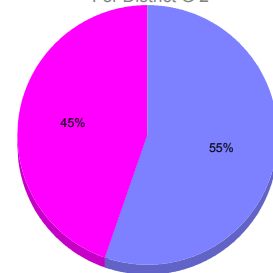

Membership Results 2011-2012

Goal, New, Dropped, Gain/Loss

Comparison of Membership Gain/Loss

Current Year Compared to the Previous Year

Gender Comparison 2010-2011

For District G 2

Oct/Nov/Dec

■ Male ■ Female