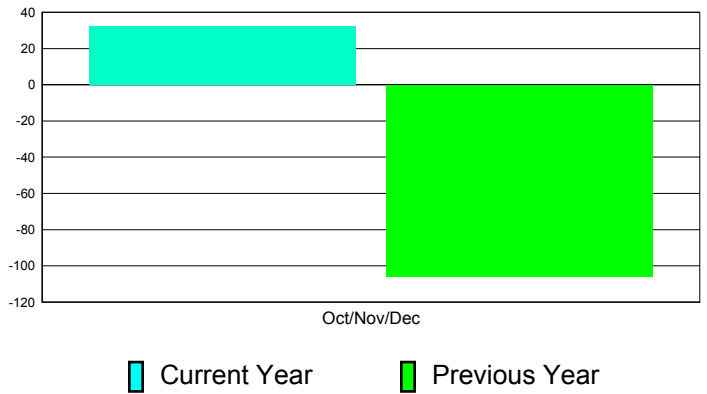

Comparison of Membership Gain/Loss

Current Year Compared to the Previous Year