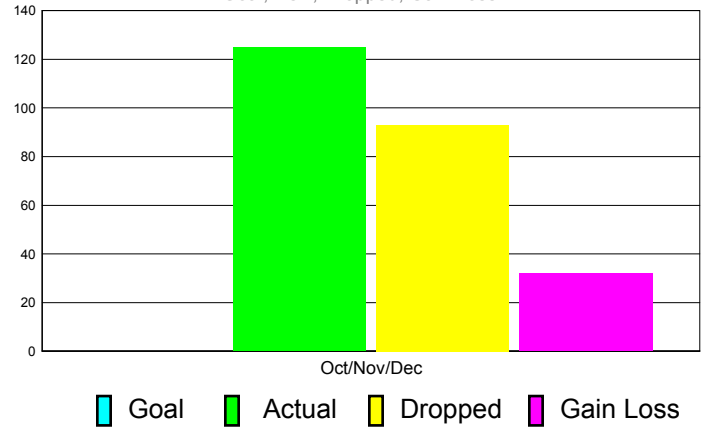

Membership Results 2011-2012

Goal, New, Dropped, Gain/Loss